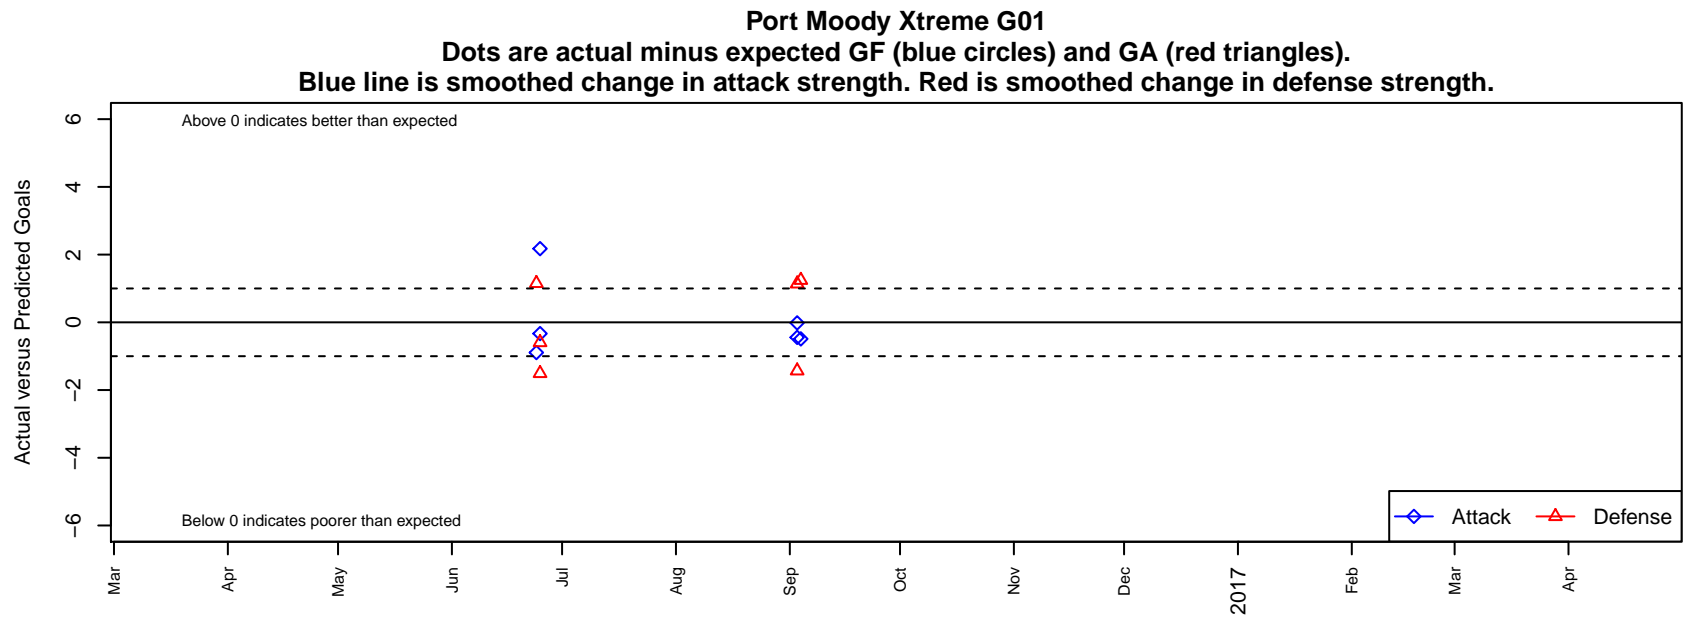

Port Moody Xtreme G01

, BC
G01 total strength=1476
attack=11.28 defense=9.63

alt names used:

Venues played:
2016 Baker Blast Premier U16
2016 SX Cup U16 Metro – Tier 2 U16

| date | home | | away | | venue | pred.home | pred.away |
|-------------|------------------------------|---|-----------------------------|---|------------------------------------|------------------|------------------|
| 2016-09-04 | Vancouver FC G01 | 0 | Port Moody Xtreme G01 | 0 | 2016 SX Cup U16 Metro – Tier 2 U16 | 1.24 | 0.49 |
| 2016-09-03 | Port Moody Xtreme G01 | 0 | NSGSC Renegades G01 | 2 | 2016 SX Cup U16 Metro – Tier 2 U16 | 0.44 | 3.14 |
| 2016-09-03 | Poco Eurorite Castilians G01 | 7 | Port Moody Xtreme G01 | 1 | 2016 SX Cup U16 Metro – Tier 2 U16 | 5.57 | 1.02 |
| 2016-06-25 | Port Moody Xtreme G01 | 0 | Whatcom FC Rangers Gold G01 | 5 | 2016 Baker Blast Premier U16 | 0.33 | 3.49 |
| 2016-06-25 | Port Moody Xtreme G01 | 3 | GS Surf B G01 | 3 | 2016 Baker Blast Premier U16 | 0.82 | 2.41 |
| 2016-06-24 | Emerald City FC Green G01 | 0 | Port Moody Xtreme G01 | 1 | 2016 Baker Blast Premier U16 | 1.15 | 1.89 |